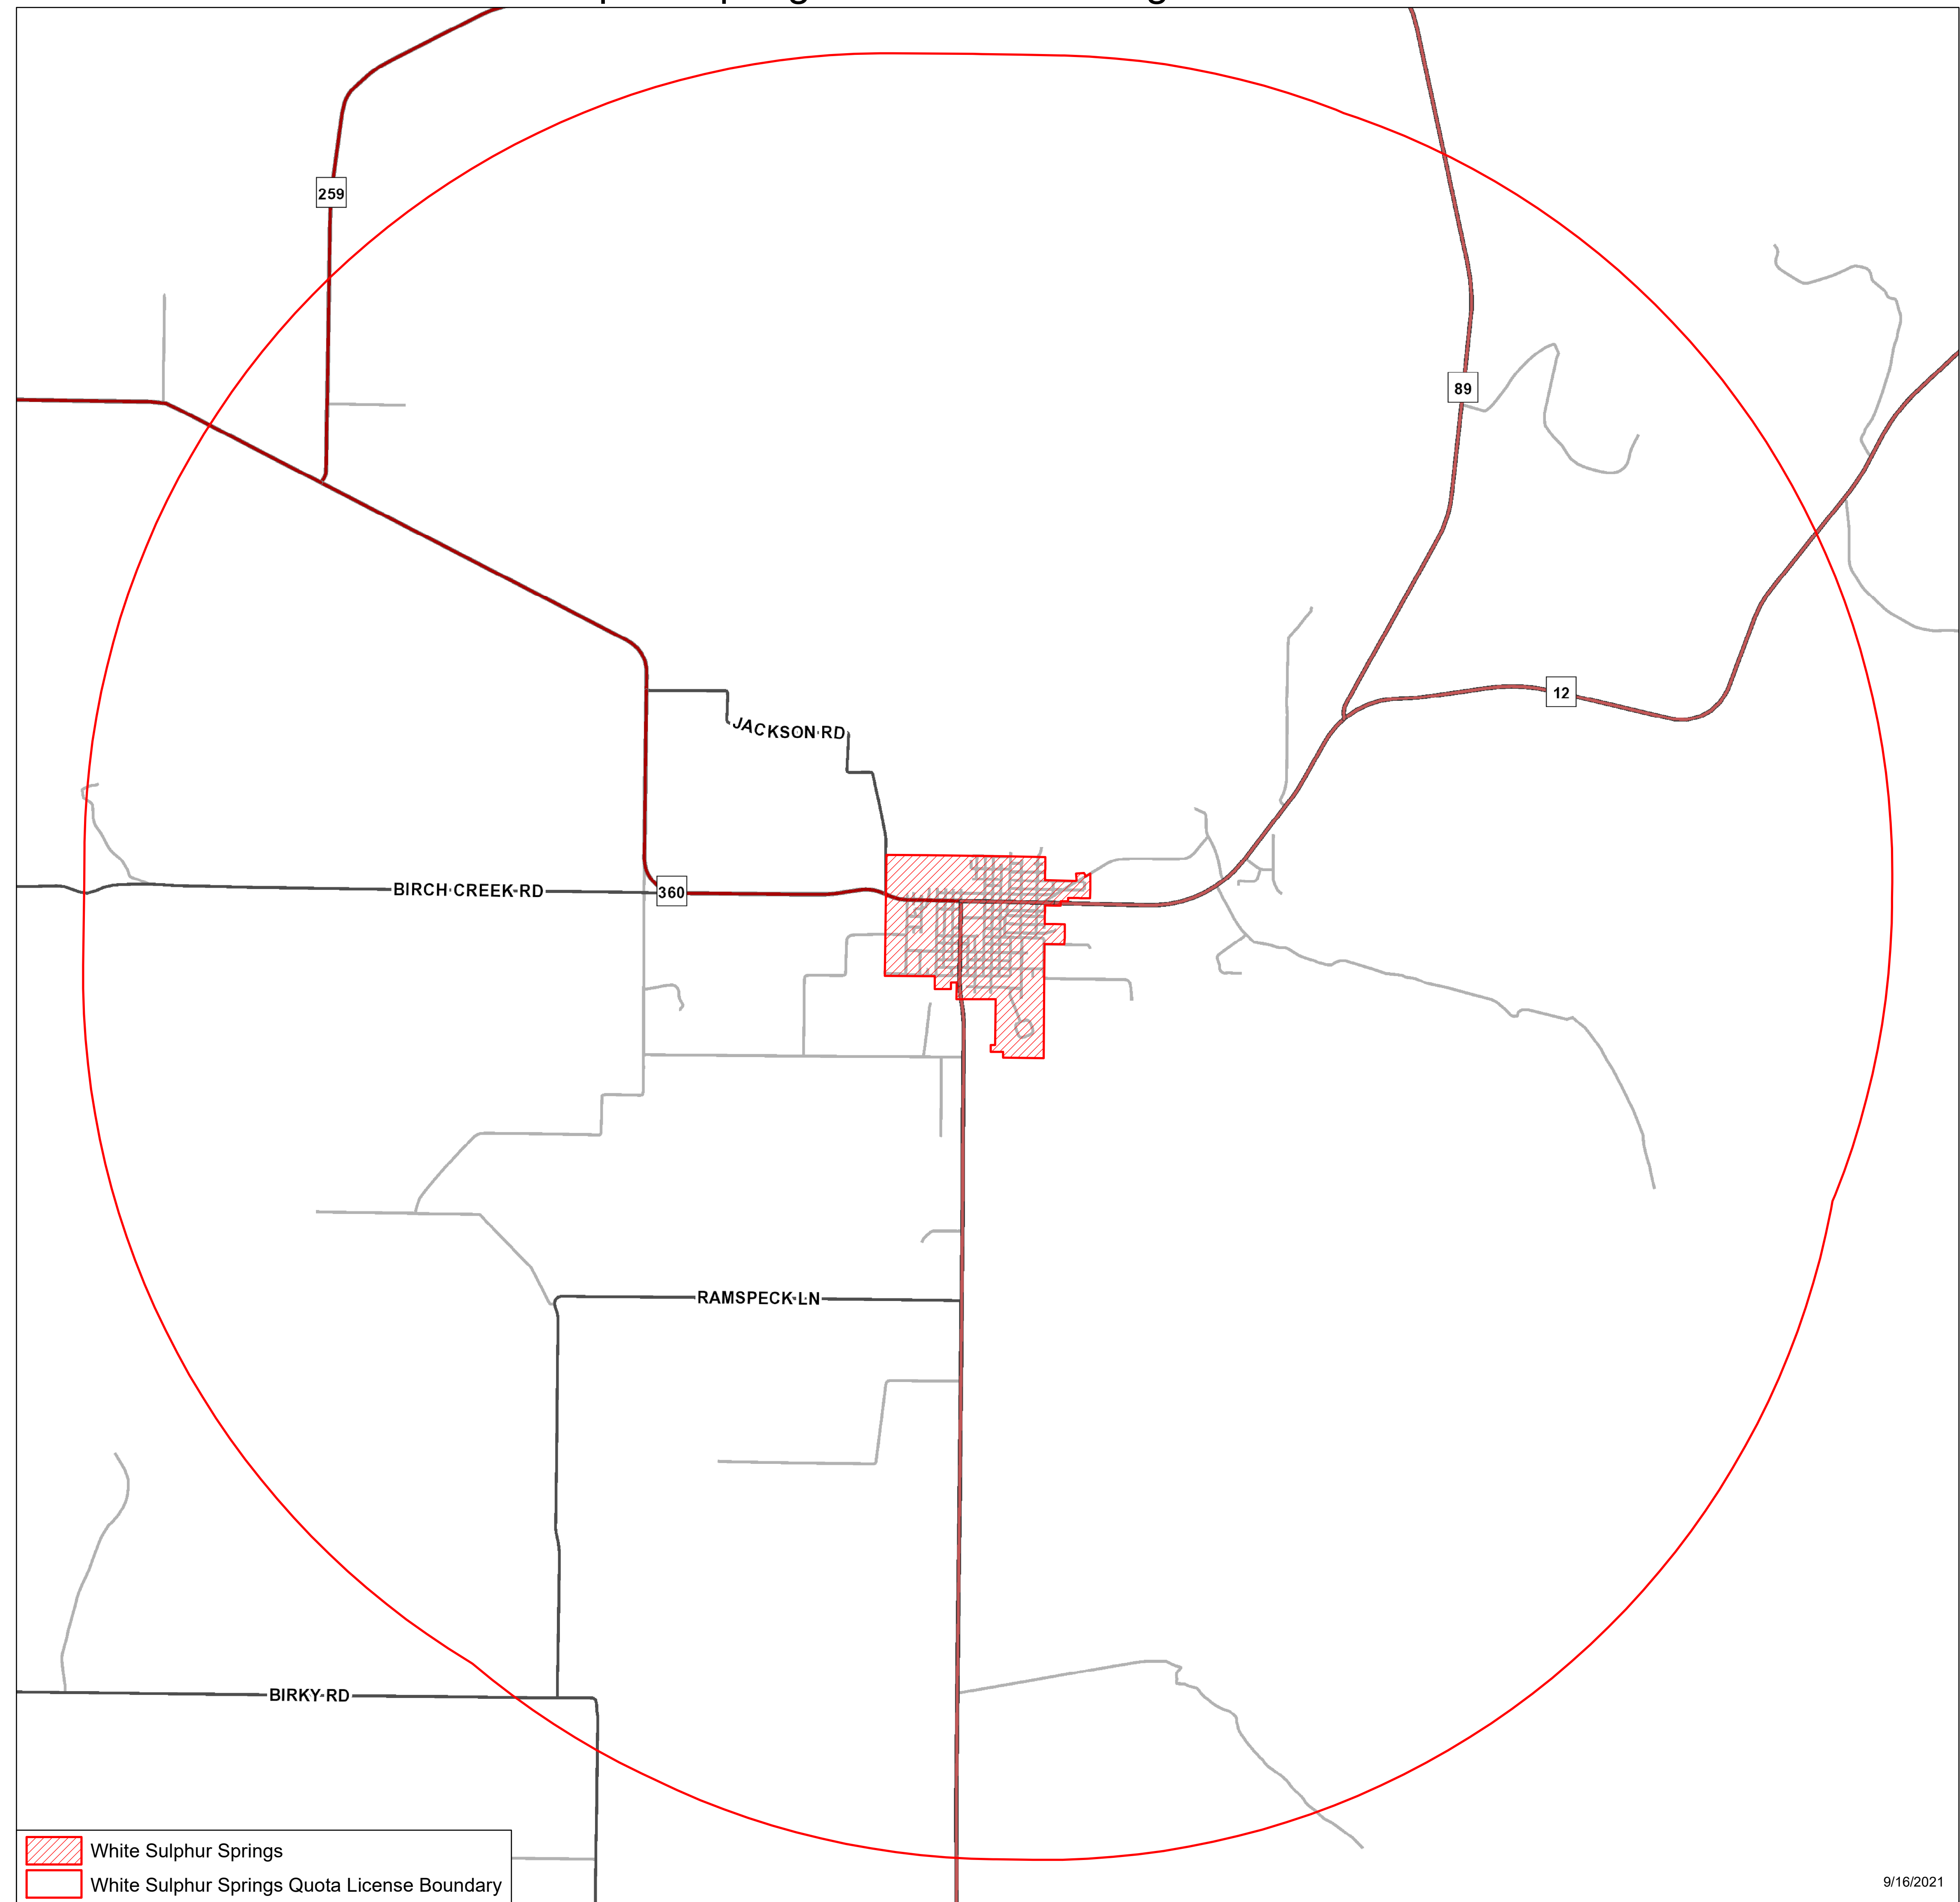

White Sulphur Springs Alcoholic Beverage License Quota Area

White Sulphur Springs
White Sulphur Springs Quota License Boundary